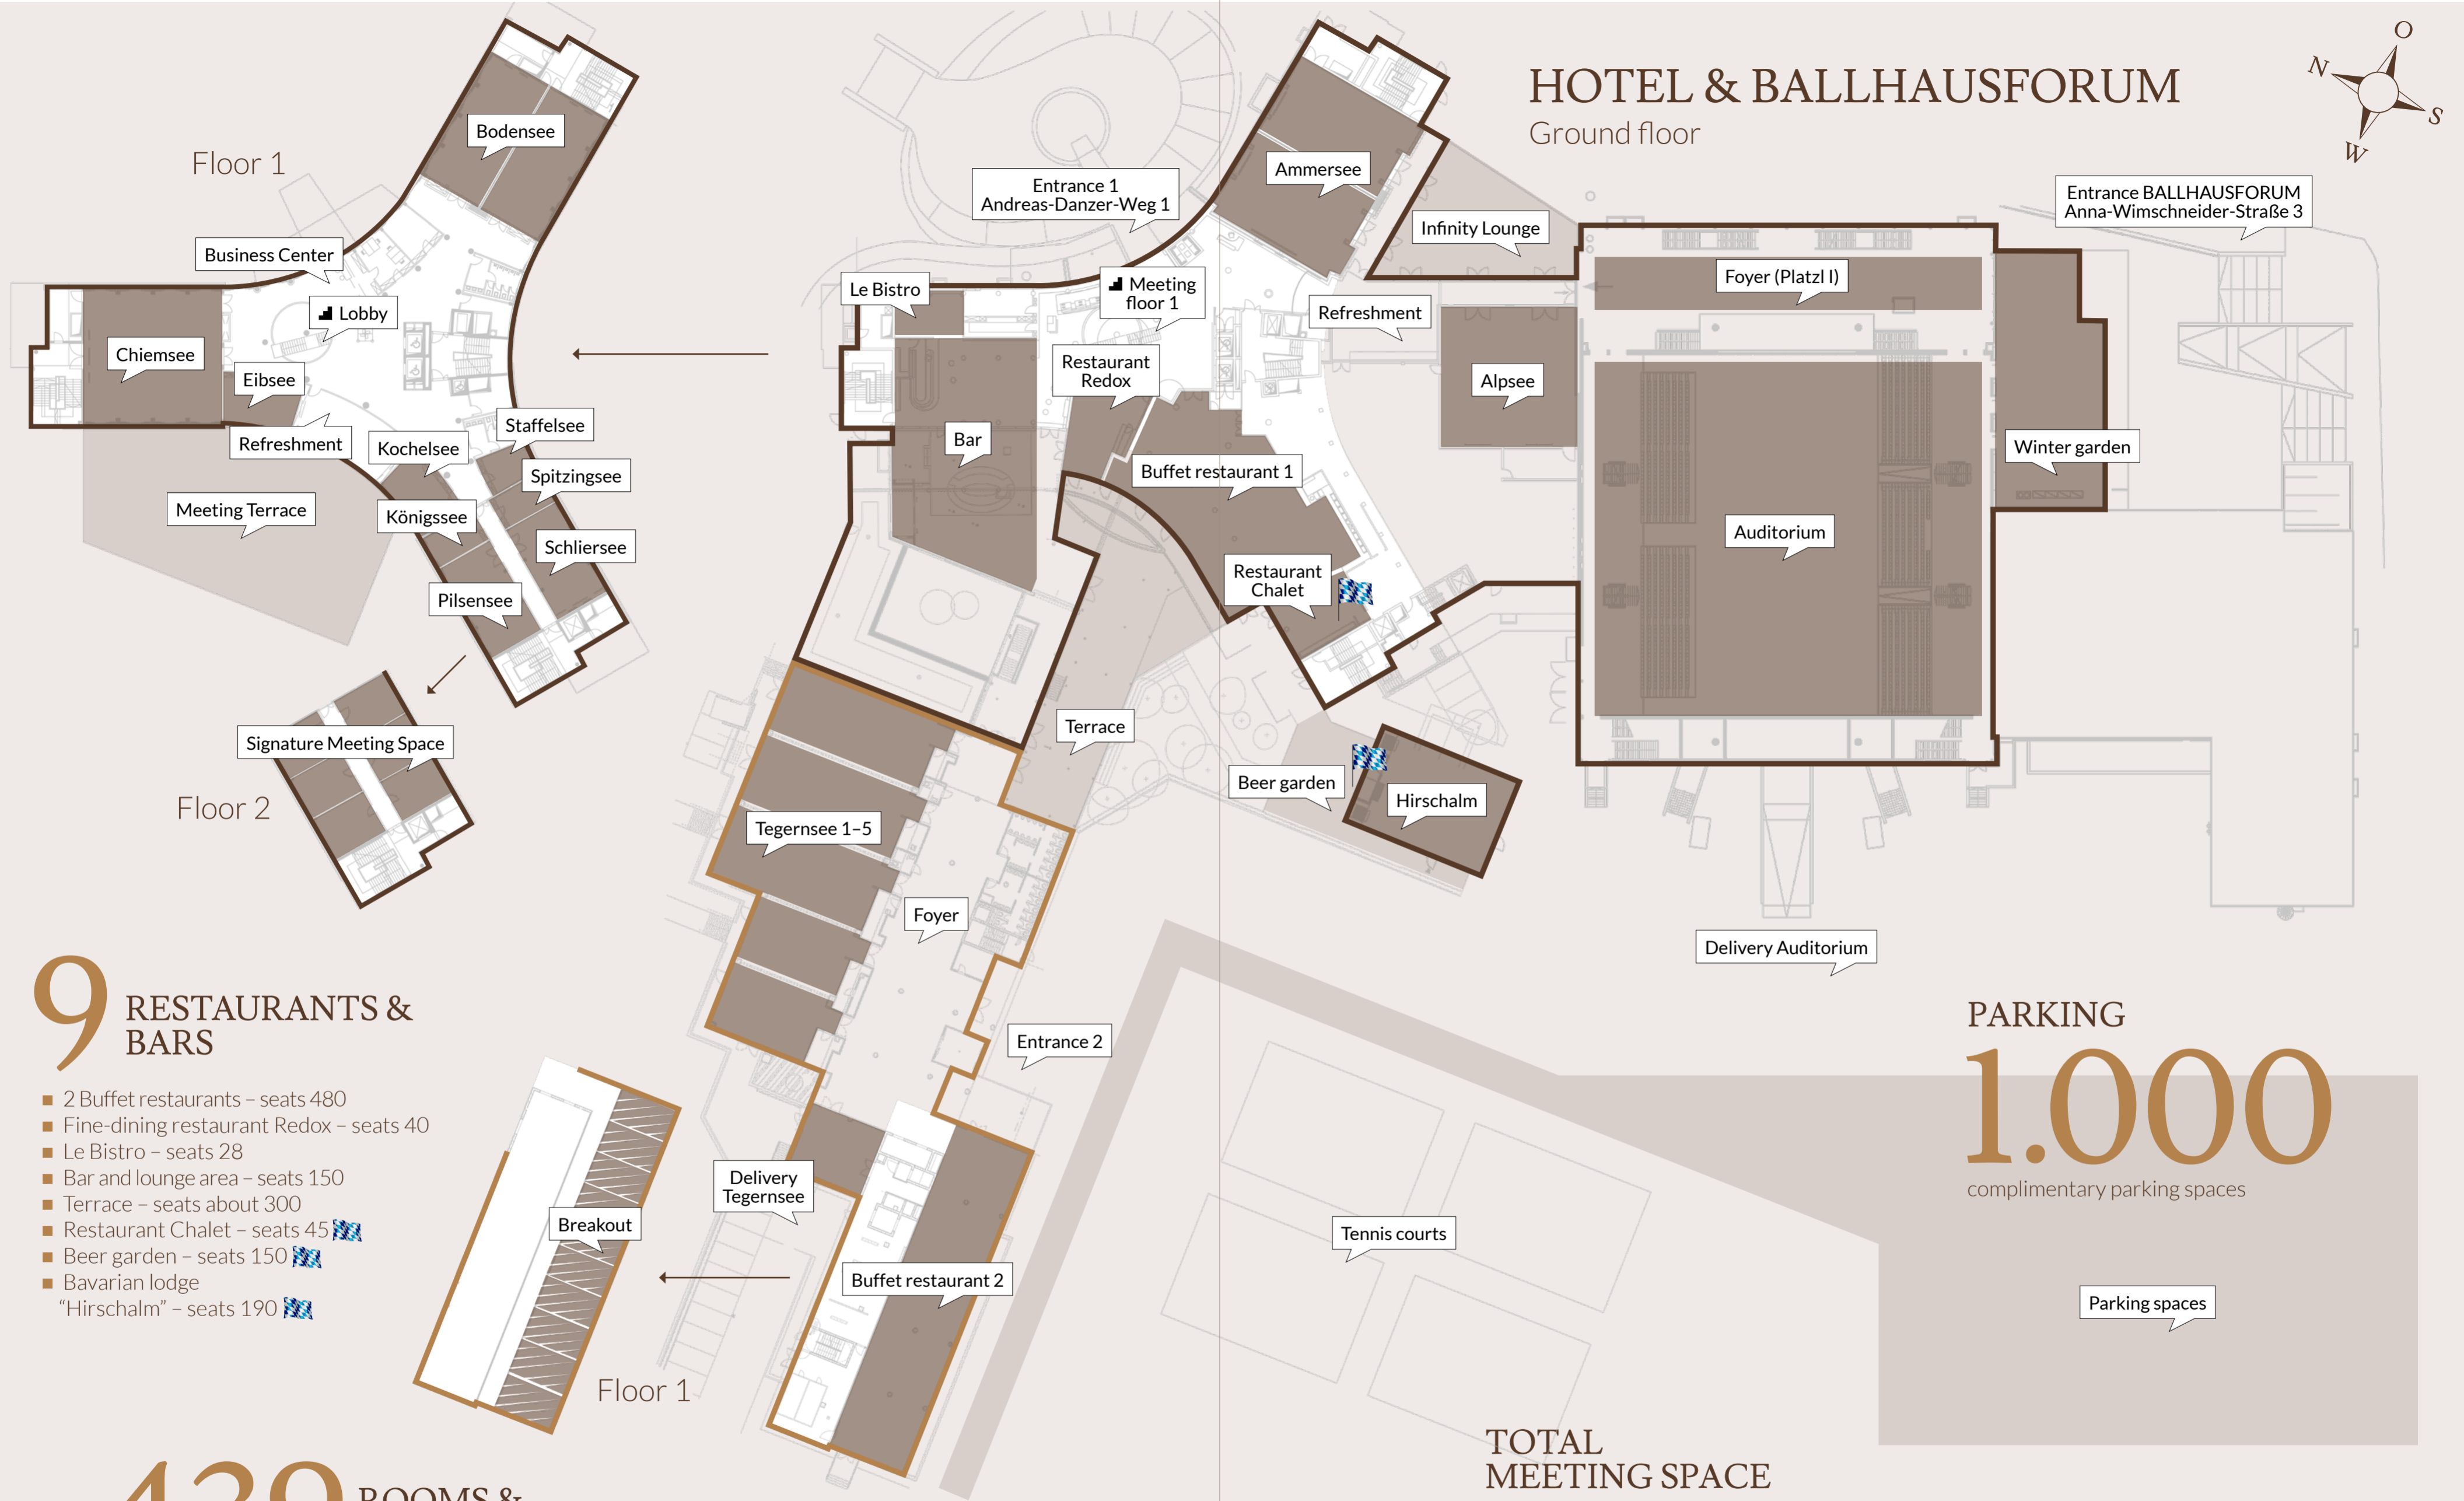

BIGGER

BETTER

INFINITY

INFINITY

HOTEL & CONFERENCE RESORT MUNICH

INFINITY

HOTEL & CONFERENCE RESORT MUNICH

Even larger, even more flexible and even more attractive – by taking a genuine quantum leap, the INFINITY MUNICH proves that even infinite possibilities still offer room for expansion. The property boasts 439 rooms and more than 40 meeting rooms – for even more amenities in conjunction with your event. Thanks to this expansion and the groundbreaking combination of **BUSINESS AND COMFORT IN THE HEART OF EUROPE**, the INFINITY MUNICH is set to join the top ranked European MICE hotels. We are looking forward to your booking!

HOTEL & BALLHAUSFORUM

Ground floor

9 RESTAURANTS & BARS

- 2 Buffet restaurants – seats 480
- Fine-dining restaurant Redox – seats 40
- Le Bistro – seats 28
- Bar and lounge area – seats 150
- Terrace – seats about 300
- Restaurant Chalet – seats 45
- Beer garden – seats 150
- Bavarian lodge “Hirschalm” – seats 190

PARKING
1.000
complimentary parking spaces

439 ROOMS & SUITES

- 1 Signature Suite
- 5 Presidential Suites
- 433 Rooms

43 MEETING ROOMS
Room capacities for up to 2,750 guests

TOTAL MEETING SPACE
6.000 square meters